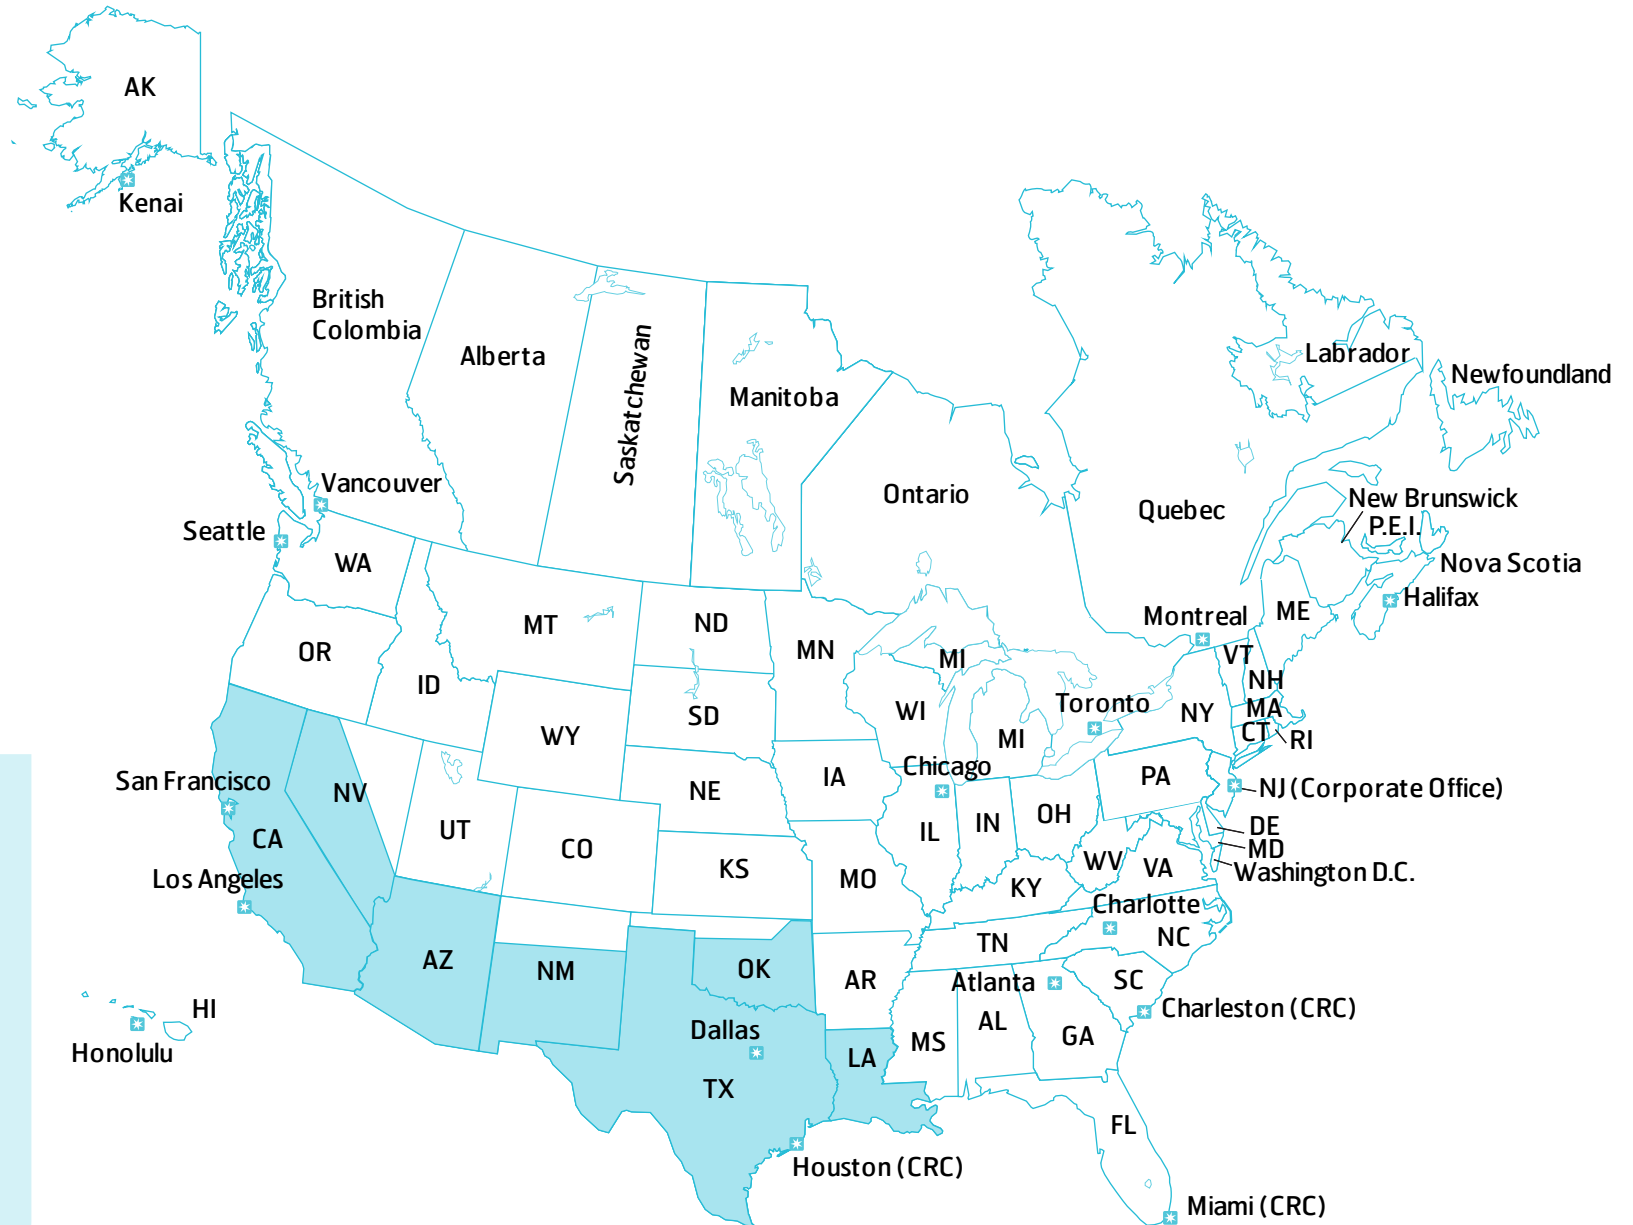

Houston

This map represents a general illustration of the Maersk Line service network via the Houston gateway. Map covers both import and export routings.

Coverage via Houston

Arizona	
California	
Louisiana	
Oklahoma	730 - 736
	740 - 745
	747 - 749
Nevada	890 - 891
	894 - 897
New Mexico	878 - 883
Texas	

Note: three digit zip code represents corresponding coverage area