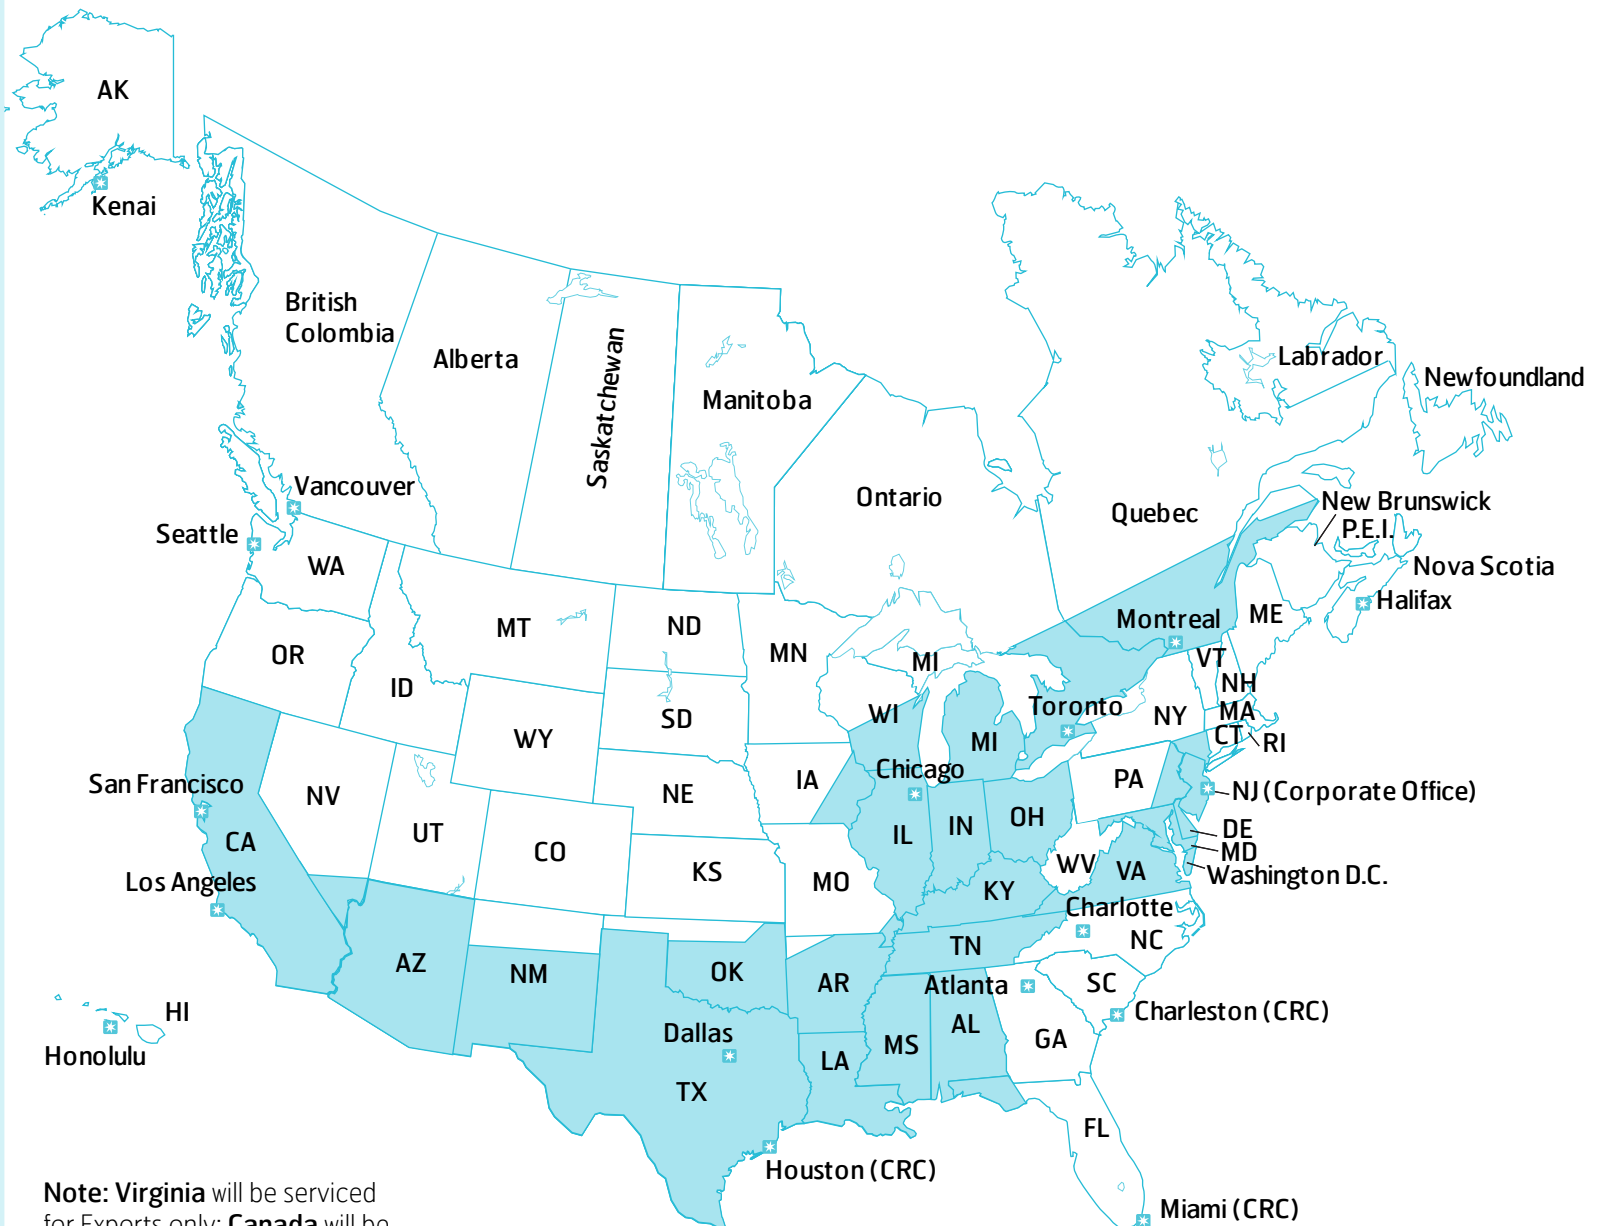

Los Angeles

This map represents a general illustration of the Maersk Line service network via the Los Angeles gateway.

Coverage via Los Angeles

Alabama, Arizona, California, Delaware, Illinois, Indiana, Kentucky, Louisiana, Maryland, Mississippi, New Jersey, New Mexico, Ohio, Texas, Virginia, Washington D.C.

Arkansas	716 - 725
	728 - 729
Florida	324 - 325
Iowa	520
	522 - 528
Michigan	480 - 497
Missouri	637 - 639
Nevada	890 - 891
New York	100 - 119
	124 - 127
Oklahoma	730 - 736
	740 - 745
	747 - 749
Pennsylvania	180 - 196
West Virginia	260 - 264
Wisconsin	530 - 539
	541 - 543
	549

Canada Coverage

Ontario Southern Ontario including the Greater Toronto area
 Quebec Southern Quebec including the Greater Montreal area

Note: three digit zip code represents corresponding coverage area

Note: Virginia will be serviced for Exports only; **Canada** will be serviced for Imports only